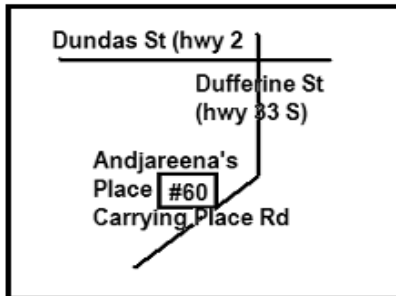

Picton Fabric World

261 Main Street
Picton On K0K 2T0
613-476-6397

Email: grorabeck@gmail.com

Located in beautiful
 down-town Picton in Prince
 Edward County.

An excellent selection of
 quilter's needs, including 100%
 cotton, batiks, home-spuns,
 flannels, books, patterns and
 notions.